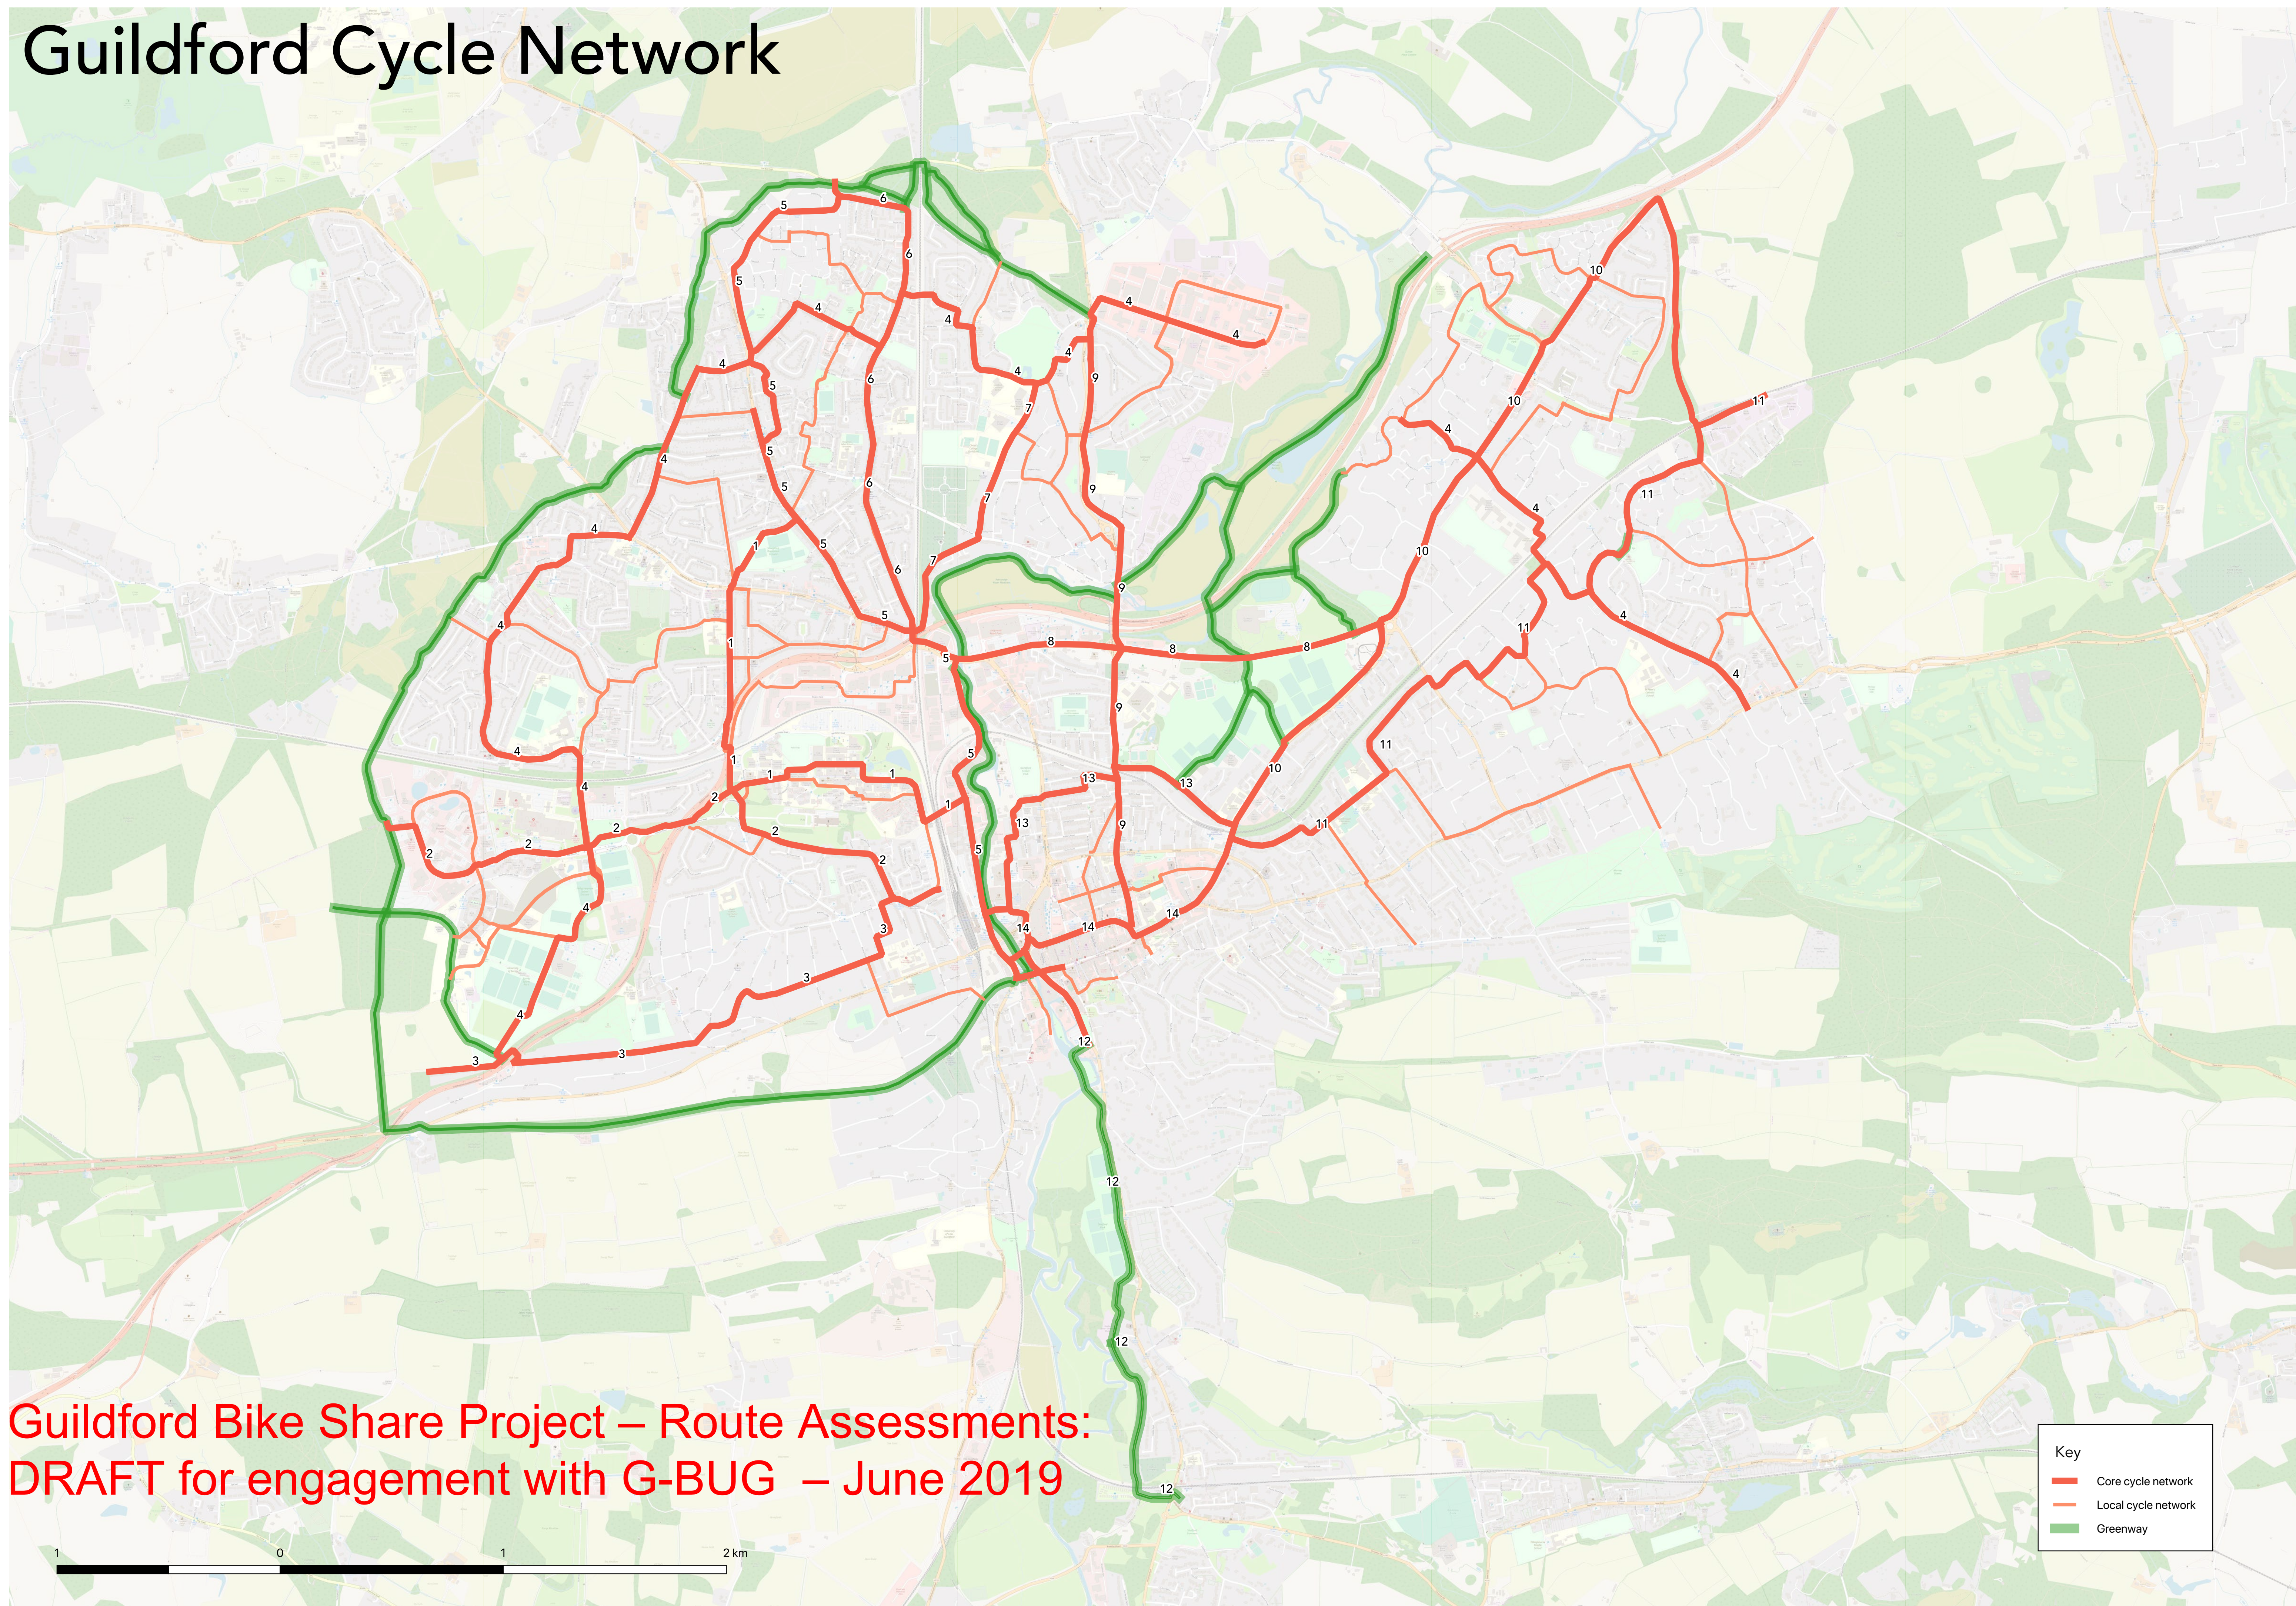

# Guildford Cycle Network

Guildford Bike Share Project – Route Assessments:  
DRAFT for engagement with G-BUG – June 2019

Key	
	Core cycle network
	Local cycle network
	Greenway